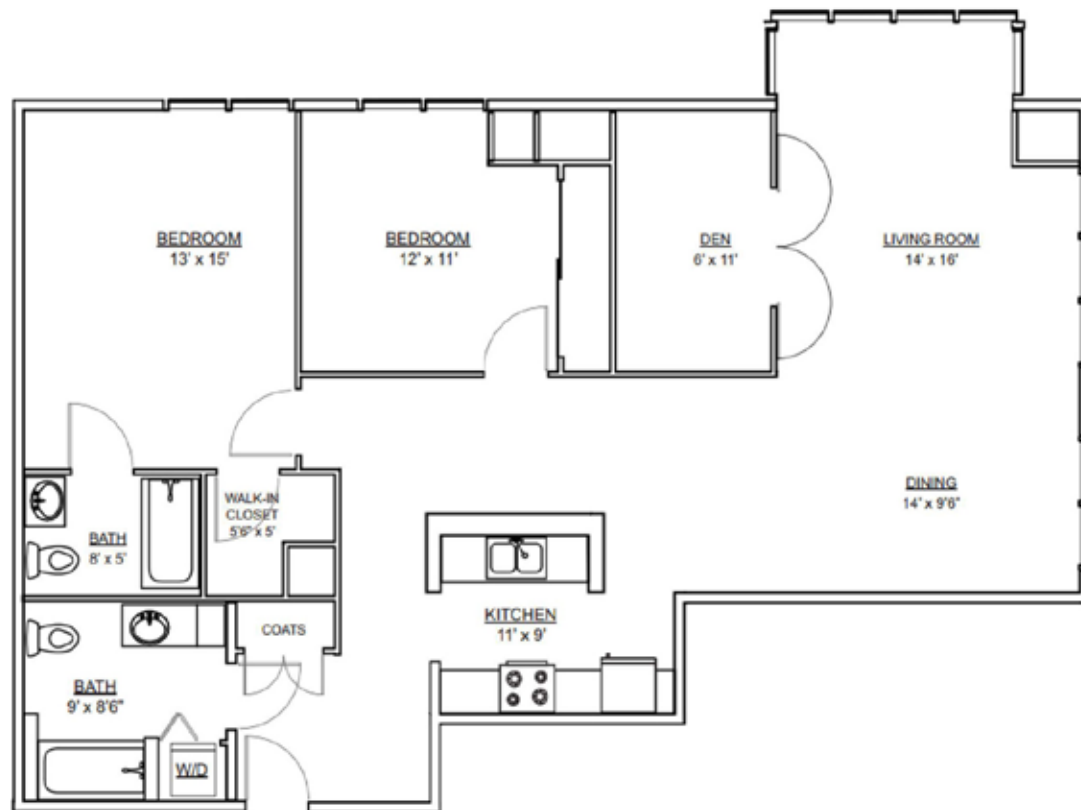

# FLOOR PLANS

Two Bedroom + Den  
Two Bathroom

Square footage: 1,294

\*Actual floor plans may vary.

900 University Street  
Seattle, WA 98101  
(206) 382-3100  
[HorizonHouse.org](http://HorizonHouse.org)