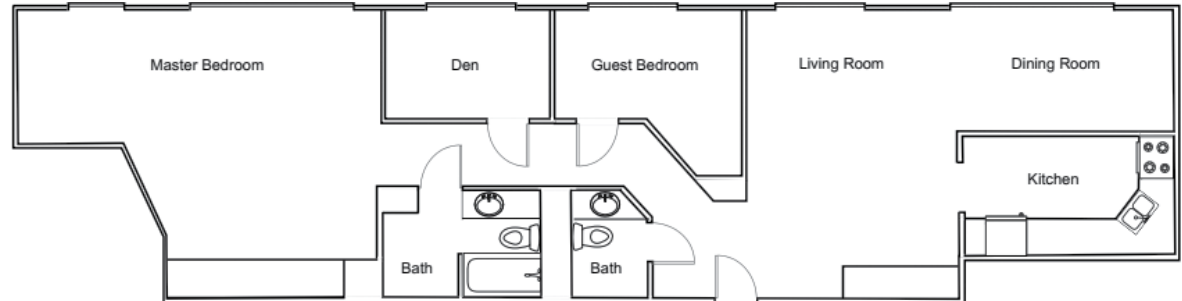

# FLOOR PLANS

Two Bedroom  
Two Bathroom

Square footage: 1,400

\*Actual floor plans may vary.

900 University Street  
Seattle, WA 98101  
(206) 382-3100  
[HorizonHouse.org](http://HorizonHouse.org)