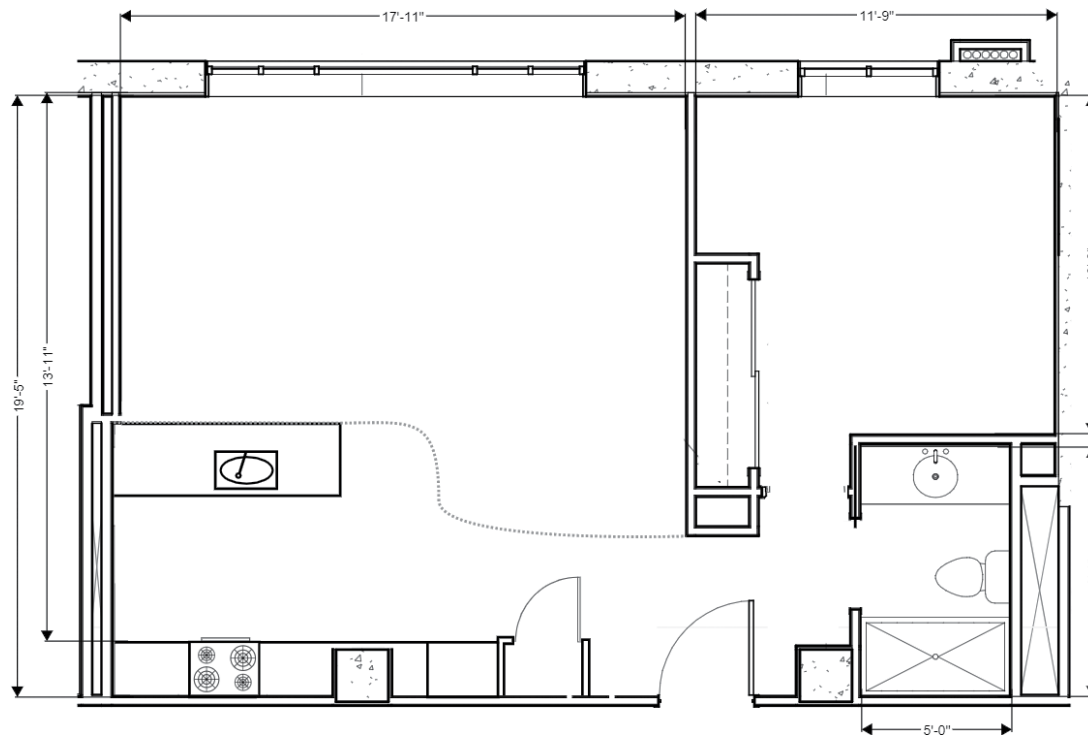

FLOOR PLANS

One Bedroom
One Bathroom

Square footage: 600

*Actual floor plans may vary.

900 University Street
Seattle, WA 98101
(206) 382-3100
HorizonHouse.org

 Horizon House