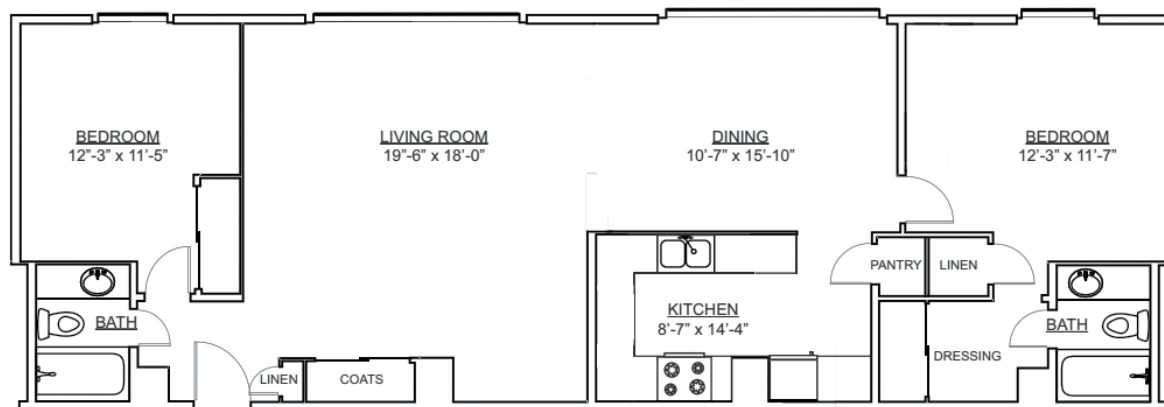

# FLOOR PLANS

Two Bedroom  
Two Bathroom

Square footage: 1,200

\*Actual floor plans may vary.

900 University Street  
Seattle, WA 98101  
(206) 382-3100  
[HorizonHouse.org](http://HorizonHouse.org)

 **Horizon House**