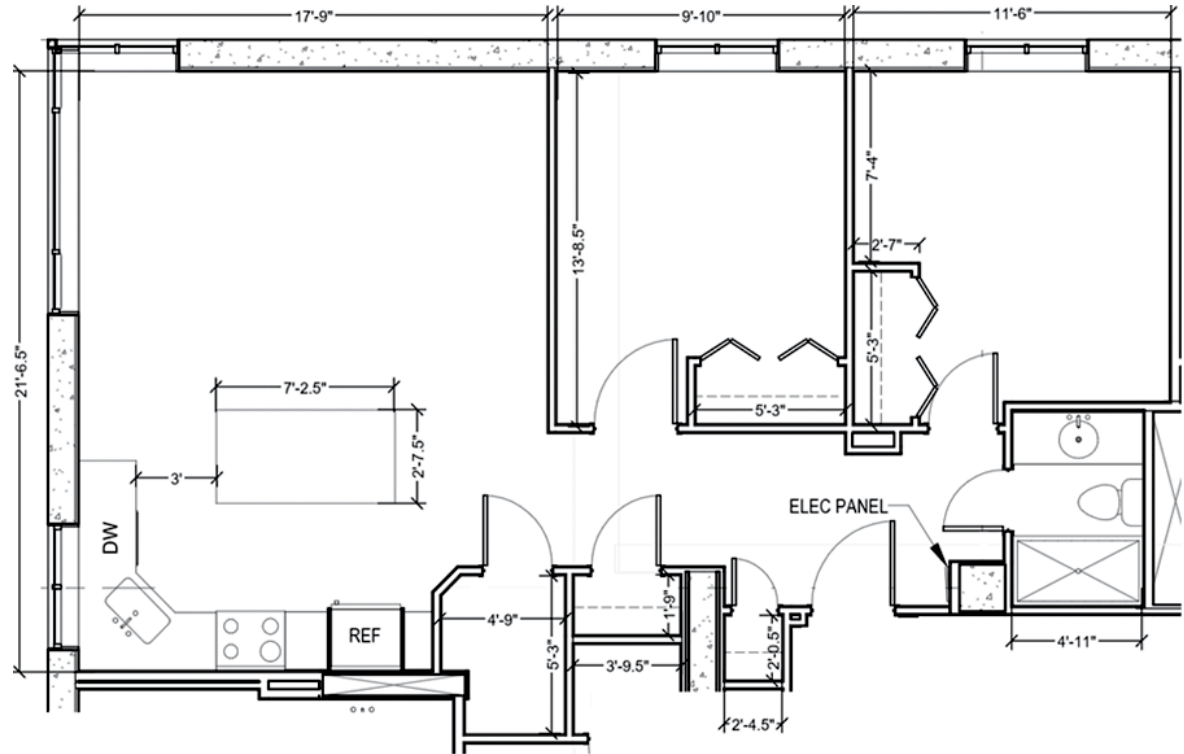

FLOOR PLANS

Two Bedroom
One Bathroom

Square footage: 800

*Actual floor plans may vary.

900 University Street
Seattle, WA 98101
(206) 382-3100
HorizonHouse.org

 Horizon House