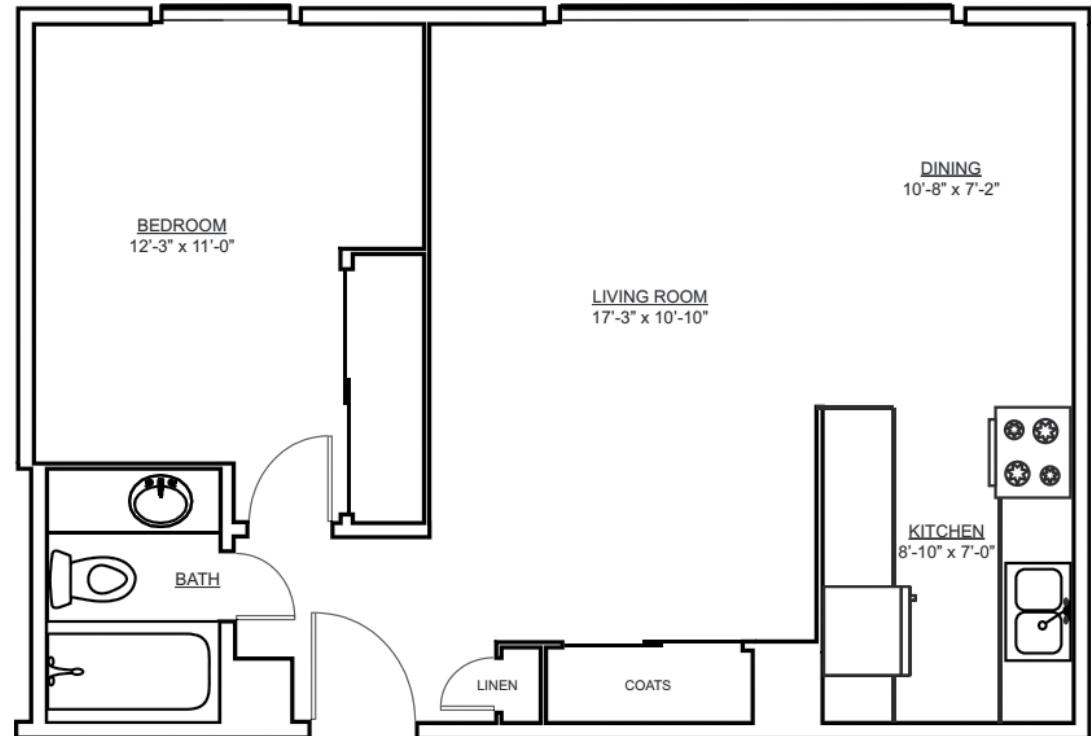

FLOOR PLANS

One Bedroom
One Bathroom

Square footage: 600

*Actual floor plans may vary.

900 University Street
Seattle, WA 98101
(206) 382-3100
HorizonHouse.org