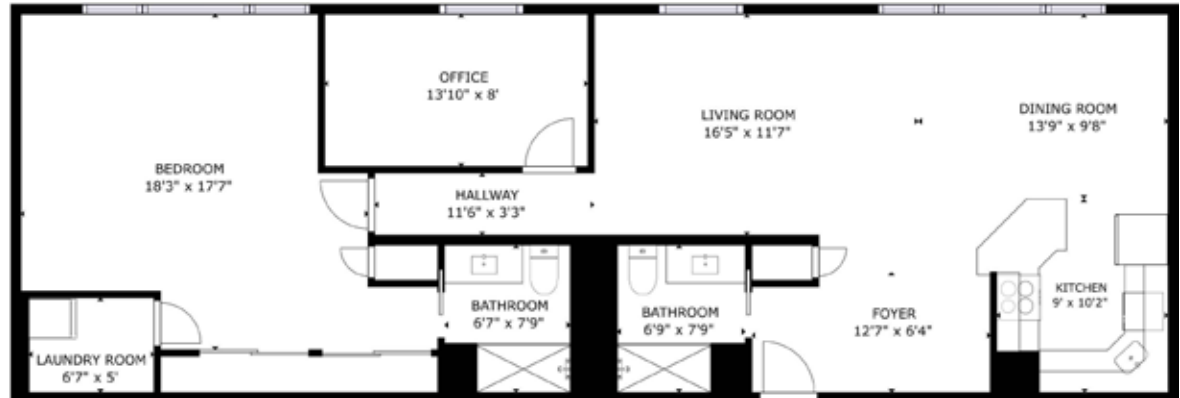

FLOOR PLANS

Two Bedroom
Two Bathroom

Square footage: 1,200

*Actual floor plans may vary.

900 University Street
Seattle, WA 98101
(206) 382-3100
HorizonHouse.org