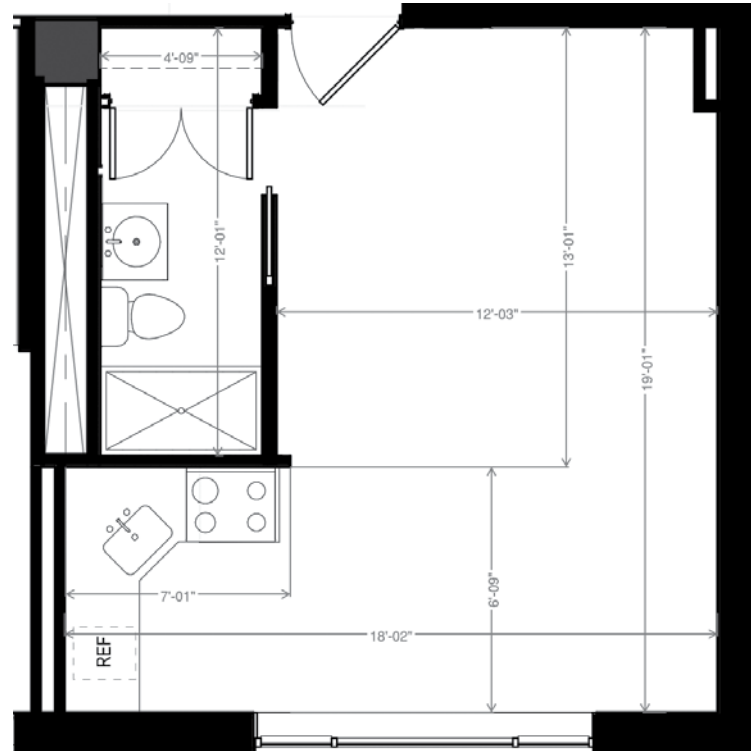

# FLOOR PLANS

Studio

Square footage: 340

\*Actual floor plans may vary.

900 University Street  
Seattle, WA 98101  
(206) 382-3100  
[HorizonHouse.org](http://HorizonHouse.org)

 Horizon House