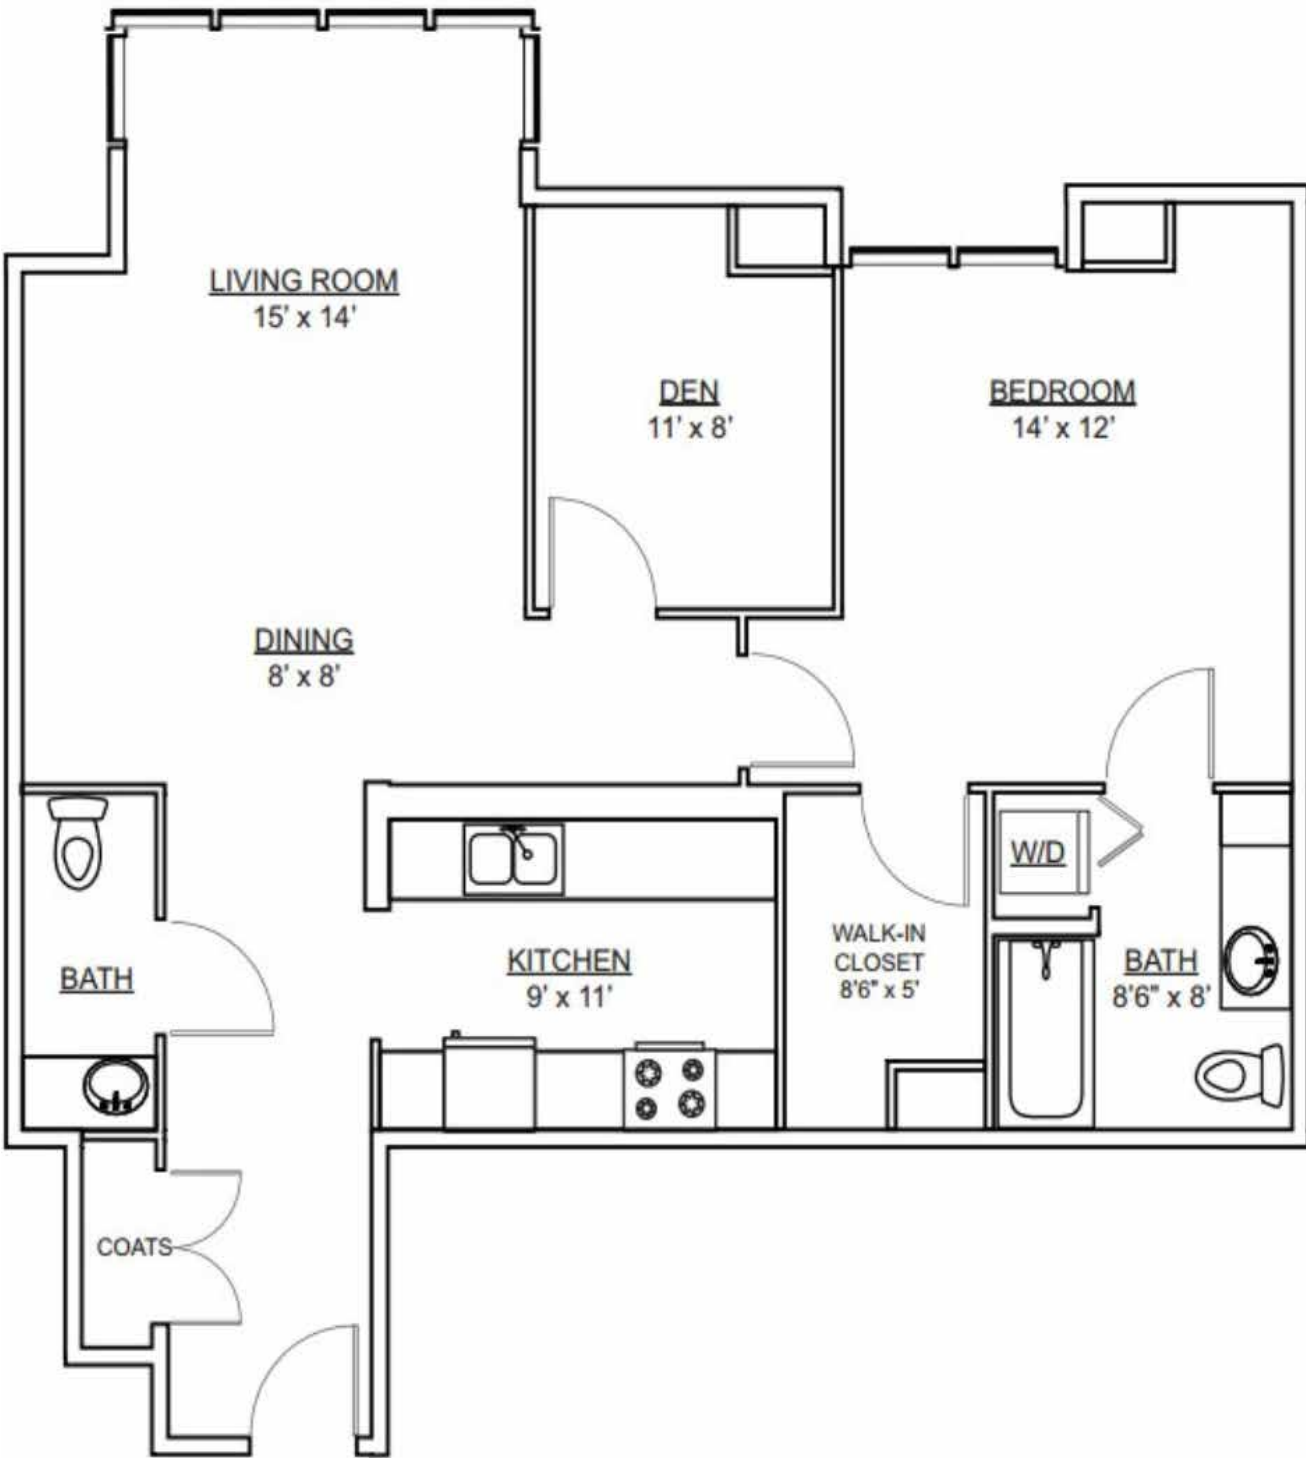

FLOOR PLANS

The Whidbey
One bedroom, one and a half bath, den
Square footage: 936

*Actual floor plans may vary.

900 University Street
Seattle, WA 98101
(206) 382-3100
HorizonHouse.org