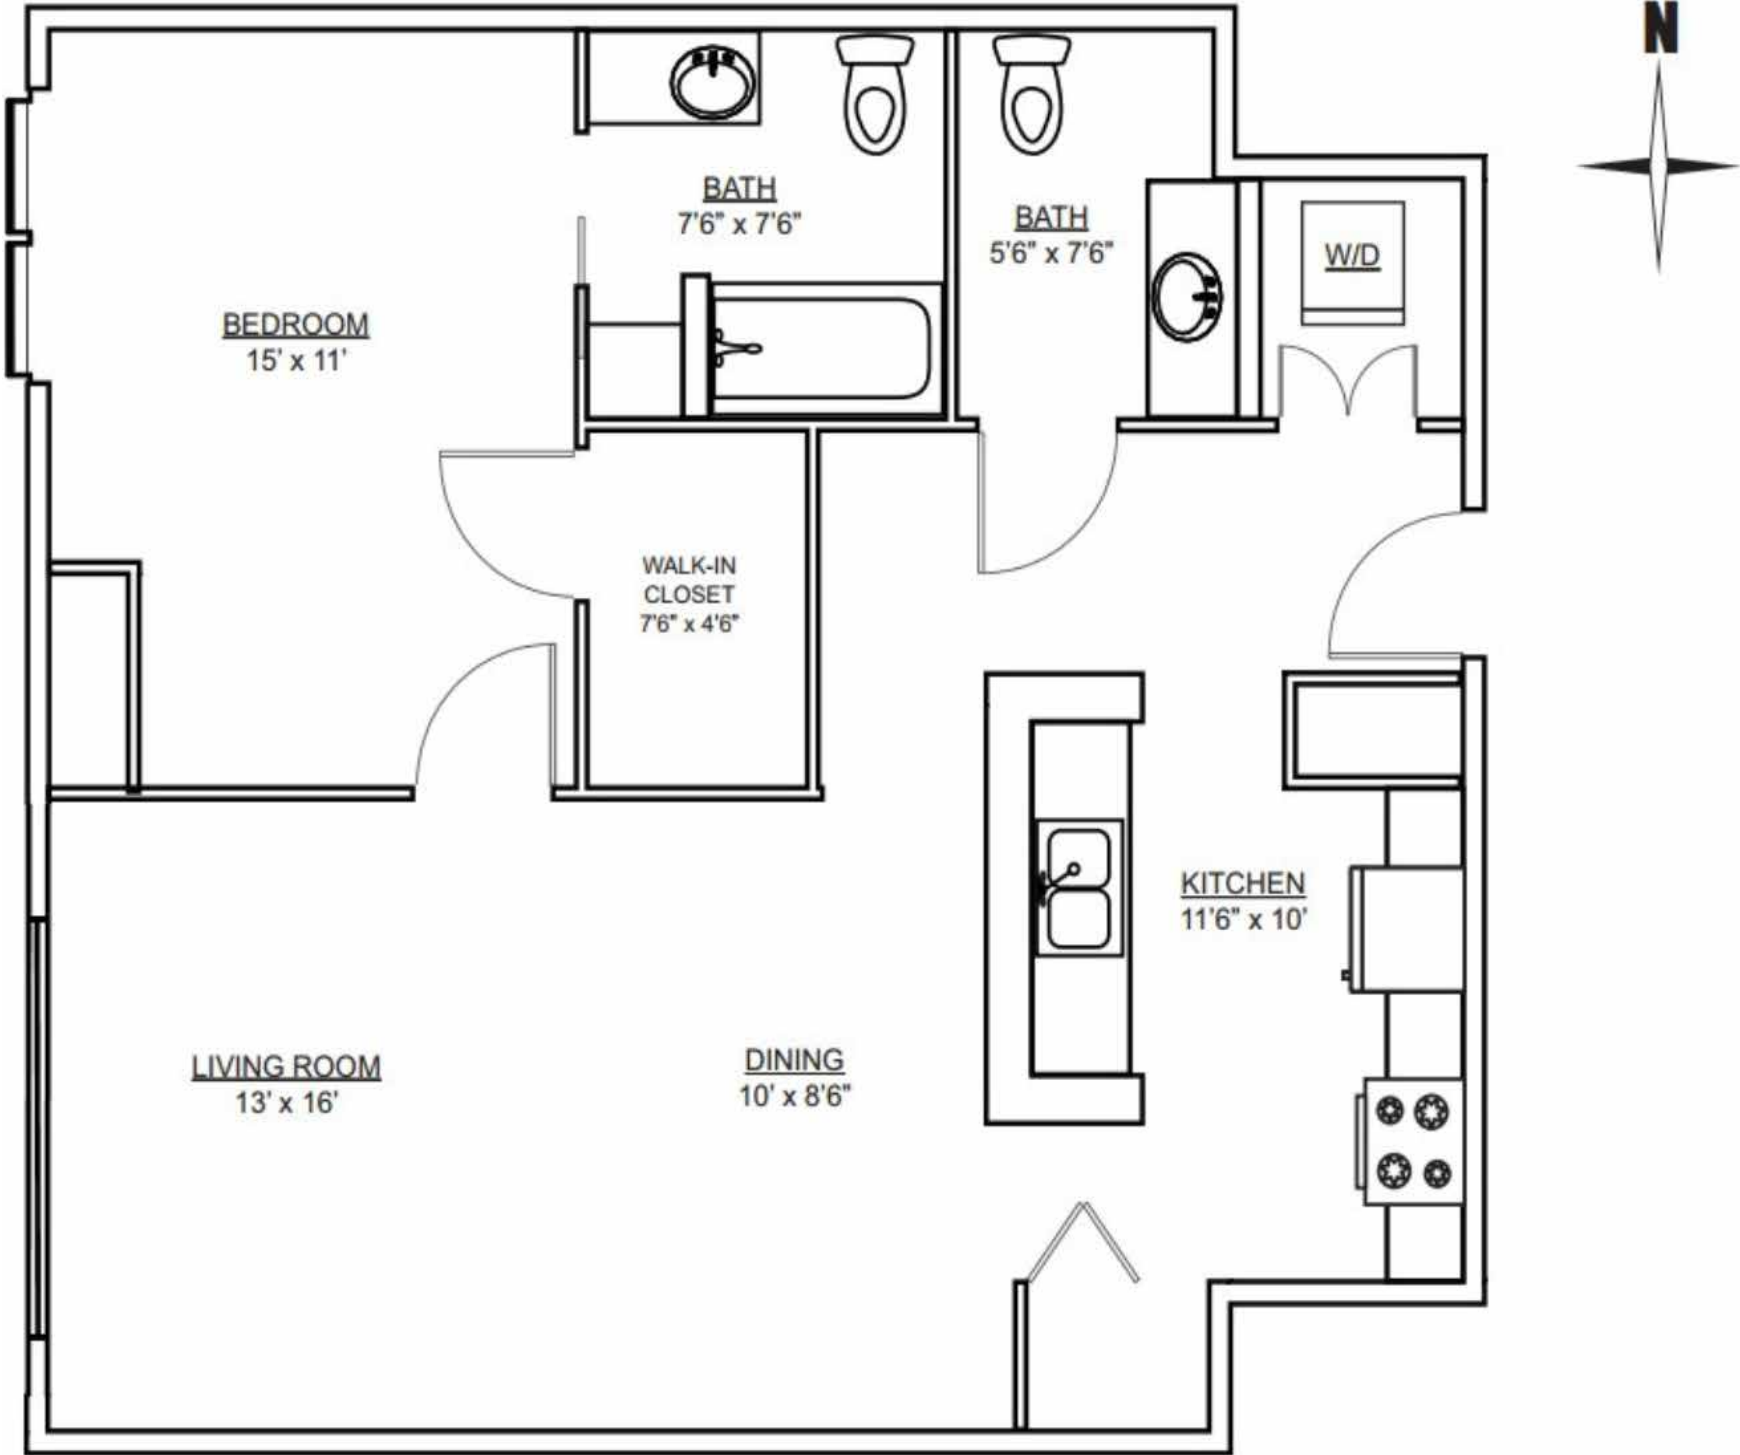

FLOOR PLANS

The Camano
One bedroom, one and a half bath
Square footage: 800

*Actual floor plans may vary.

900 University Street
Seattle, WA 98101
(206) 382-3100
HorizonHouse.org